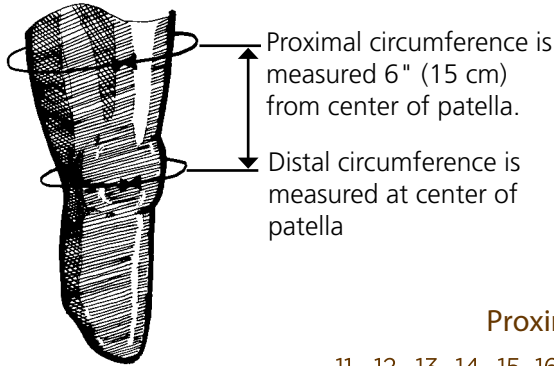

Alpha Classic® Sleeve with Original Fabric Sizing Guide

Proximal Measurement

		11	12	13	14	15	16	17	18	19	20	21	22	23	24	25	26	27	in
		28	30	33	36	38	41	43	46	48	51	53	56	58	61	64	66	69	cm
Distal Measurement	9	23																	
	10	25	Small																
	11	28	ALS-33B																
	12	30			Medium														
	13	33			ALS-30B														
	14	36																	
	15	38							Large										
	16	41							ALS-36B										
	17	43																	
	18	46																	
	19	48																	
20	51																		
21	53																		
	in																		
	cm																		

*Classic Sleeve sizes Medium, Large, and Extra Large have staggered ranges of measurements.