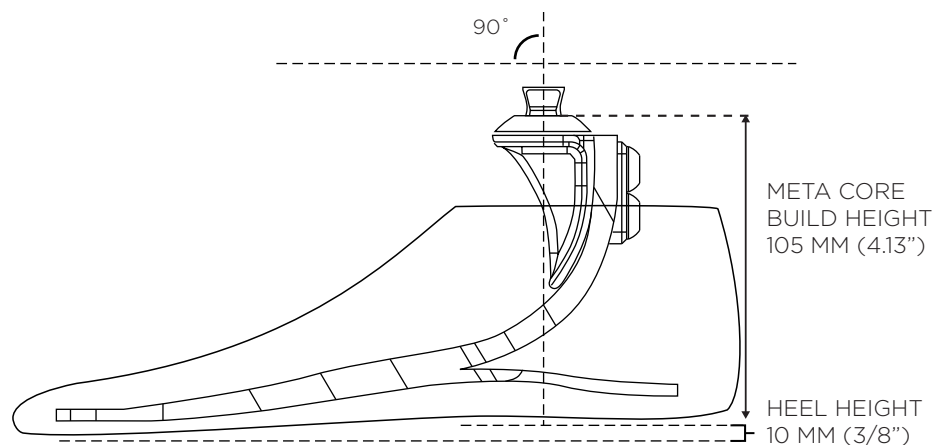

165 kg (365 lb)

PDAC
APPROVED

✓ TRANSFEMORAL ✓ TRANSTIBIAL

PDAC APPROVED L-CODE: L5981

META CORE FOOT: SPECIFICATIONS

HEEL HEIGHT: 10 mm (3/8")

**APPROXIMATE
PRODUCT WEIGHT:** 560 g

*Std. Size 26 Cat. 5 with foot shell and sock

TRIAL PERIOD: 60 days
from date of patient fitting

META CORE FOOT: ORDERING INFORMATION

META CORE FOOT CATEGORY CHART

Adjusted User Weight (patient body weight + loads carried)	Low Impact Level		Medium Impact Level		High Impact Level	
	Sizes 22-24 cm	Sizes 25-30 cm	Sizes 22-24 cm	Sizes 25-30 cm	Sizes 22-24 cm	Sizes 25-30 cm
99-115 lbs (45-51 kg)	1	1	1	1	2	2
116-130 lbs (52-58 kg)	1	1	2	2	3	3
131-150 lbs (59-67 kg)	2	2	3	3	4	4
151-170 lbs (68-76 kg)	3	3	4	4	5	5
171-194 lbs (77-87 kg)	4	4	5	5	-	6
195-221 lbs (88-99 kg)	5	5	-	6	-	7
222-256 lbs (100-115 kg)	-	6	-	7	-	8
257-287 lbs (116-130 kg)	-	7	-	8	-	9
288-324 lbs (131-147 kg)	-	8	-	9	-	-
325-365 lbs (148-165 kg)	-	9	-	-	-	-

HOW TO ORDER

META Core Foot with Spectra Sock

Ordering example:
META Core Foot, 25 cm, left foot, toe resistance 2

M001 - 25L - 02

Sandal Toe Foot Shell

Ordering example:
Sandal Toe Foot Shell, 25 cm, left foot, tan

FS01 - 25LT

Model	Size of Foot	Foot	Toe Resistance	Size of Foot	Foot	Color
M001 = META Core Foot	22-30 cm	L = left R = right	01-09 (Refer to the chart above)	22-30 cm	L = left R = right	B = Buff T = Tan M = Medium Brown